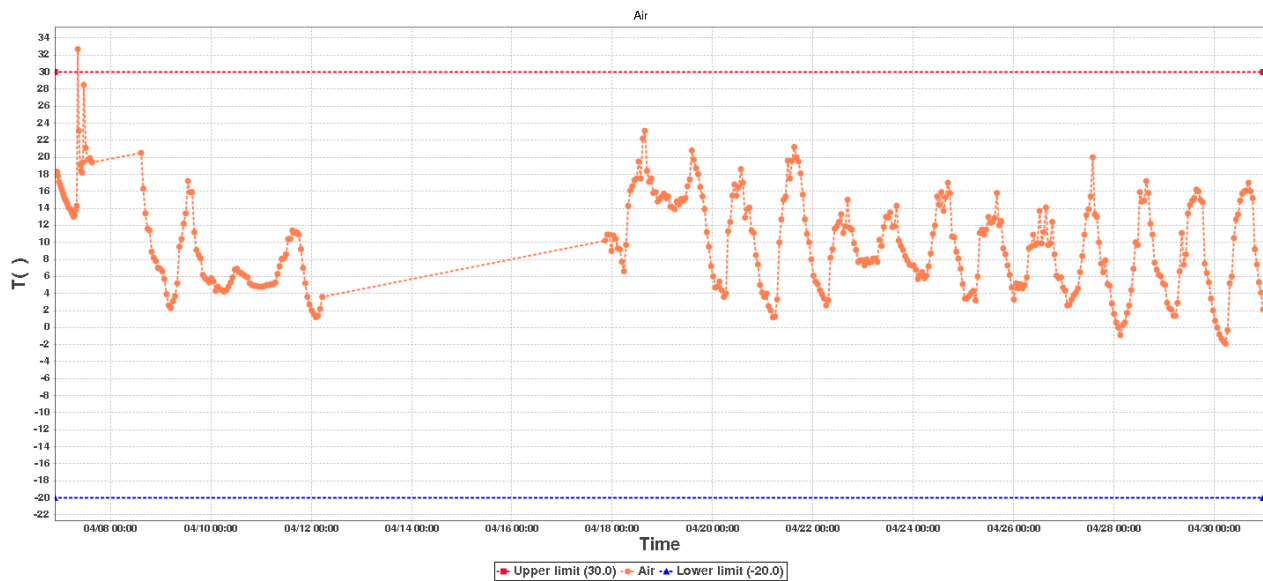

## Device Information

Device ID:	02849871144083001802	Device SUB-ID:	0
Device:	Ground Prob-2	Model:	RCW-600WiFi

## 1m Logging Summary

Start Time:	2018/04/06 21:21:23(GMT+01:00)	End Time:	2018/04/30 23:24:15(GMT+01:00)
Upper limit:	30.0	max:	29.6
Lower limit:	-20.0	min:	5.2
Average:	8.42	Data Points:	429

## AirLogging Summary

Start Time:	2018/04/06 21:21:23(GMT+01:00)	End Time:	2018/04/30 23:24:15(GMT+01:00)
Upper limit:	30.0	max:	32.7
Lower limit:	-20.0	min:	-1.9
Average:	9.83	Data Points:	429