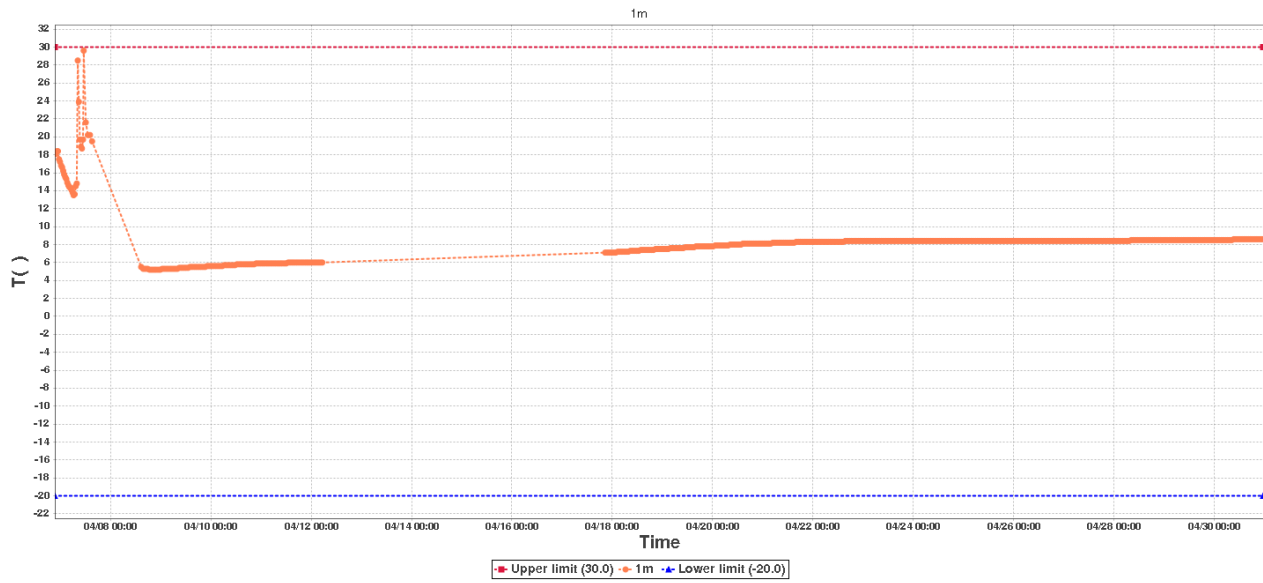

# DATA LOG

File Created At:2018/05/02 04:21:23

## Device Information

Device ID:	02849871144083001802	Device SUB-ID:	0
Device:	Ground Prob-2	Model:	RCW-600WiFi

## 1m Logging Summary

Start Time:	2018/04/06 21:21:23(GMT+01:00)	End Time:	2018/04/30 23:24:15(GMT+01:00)
Upper limit:	30.0	max:	29.6
Lower limit:	-20.0	min:	5.2
Average:	8.42	Data Points:	429

## AirLogging Summary

Start Time:	2018/04/06 21:21:23(GMT+01:00)	End Time:	2018/04/30 23:24:15(GMT+01:00)
Upper limit:	30.0	max:	32.7
Lower limit:	-20.0	min:	-1.9
Average:	9.83	Data Points:	429